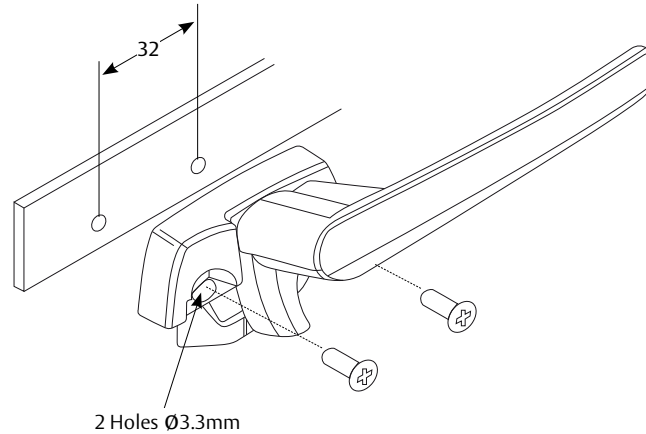

Features

- This easy to install and operate window fastener combines innovation and simplicity with style
- High quality pressure die-cast main body with colour-matched injection moulded integrated nylon wedge
- The quality ASSA ABLOY friction joint providing tested and proven durability
- Smooth solid handle with modern styling
- Available in 6mm backset (frame upstand to sash face)

Options

- High profile and low profile (for use in bypass situations)
- Left and right hand models
- Available in a wide range of powdercoat colours and satin chrome

Aria Wedgeless

Window Fastener

INTERLOCK™

ASSA ABLOY

Recommended Fixing
2 x 8G x 3/8" Raised CSK Posi
Type B Stainless Screws
Part No 8017

Low Profile Aria Wedgeless

High Profile Aria Wedgeless